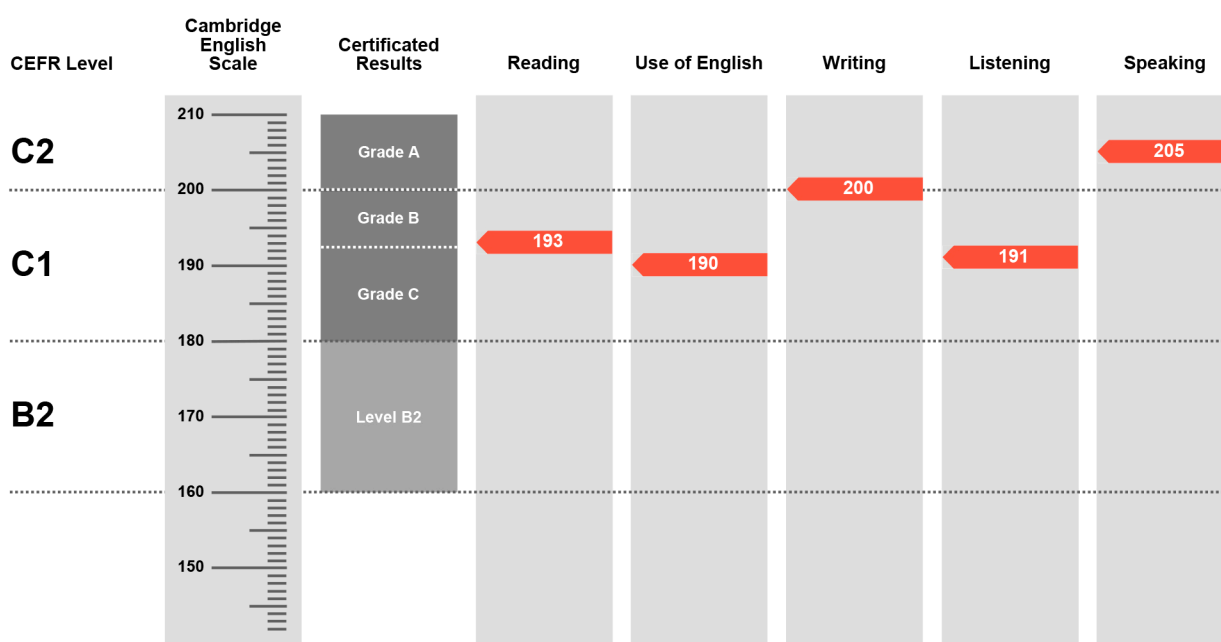

Result

Pass at Grade B

Overall Score

196

CEFR Level

C1

Advanced is an examination targeted at Level C1 in the Council of Europe's Common European Framework of Reference.

Candidates achieving Grade A (between 200 and 210 on the Cambridge English Scale) receive a certificate stating that they have demonstrated ability at Level C2. Candidates achieving Grade B or Grade C (between 180 and 199 on the Cambridge English Scale) receive a certificate at Level C1.

Candidates whose performance is below Level C1, but falls within Level B2 (between 160 and 179 on the Cambridge English Scale), receive a certificate stating that they have demonstrated ability at Level B2.