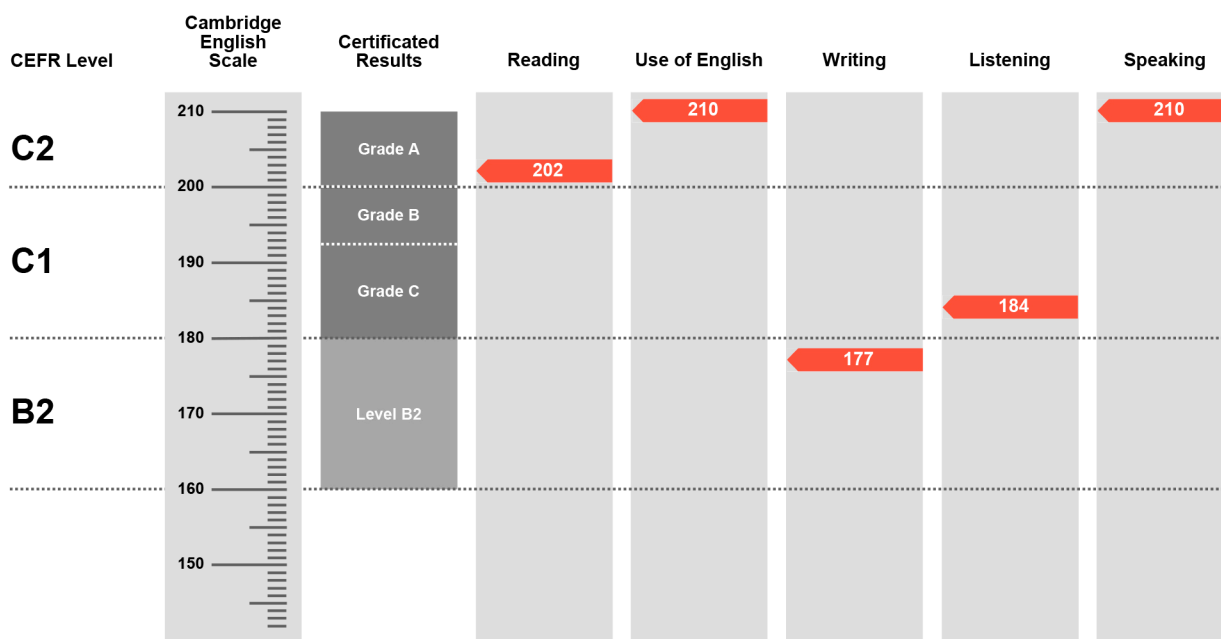

Certificate in Advanced English

Statement of Results

Candidate name

[REDACTED]

Session

04 DECEMBER
2021

Place of entry

KHABAROVSK

Result	Overall Score	CEFR Level
Pass at Grade B	197	C1

Advanced is an examination targeted at Level C1 in the Council of Europe's Common European Framework of Reference.

Candidates achieving Grade A (between 200 and 210 on the Cambridge English Scale) receive a certificate stating that they have demonstrated ability at Level C2. Candidates achieving Grade B or Grade C (between 180 and 199 on the Cambridge English Scale) receive a certificate at Level C1.

Candidates whose performance is below Level C1, but falls within Level B2 (between 160 and 179 on the Cambridge English Scale), receive a certificate stating that they have demonstrated ability at Level B2.