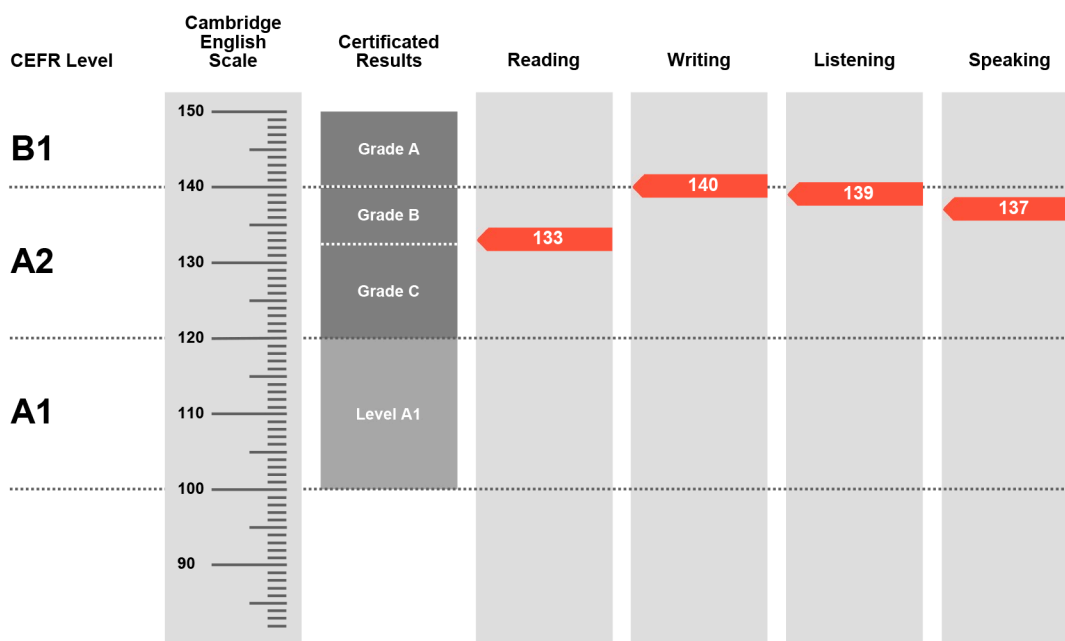

## Key English Test

### Statement of Results

Candidate name

Place of entry

KHABAROVSK

Result	Overall Score	CEFR Level
Pass at Grade B	137	A2

Key is an examination targeted at Level A2 in the Council of Europe's Common European Framework of Reference.

Candidates achieving Grade A (between 140 and 150 on the Cambridge English Scale) receive a certificate stating that they have demonstrated ability at Level B1. Candidates achieving Grade B or Grade C (between 120 and 139 on the Cambridge English Scale) receive a certificate at Level A2.

Candidates whose performance is below Level A2, but falls within Level A1 (between 100 and 119 on the Cambridge English Scale), receive a certificate stating that they have demonstrated ability at Level A1.